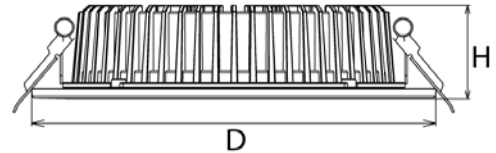

SYMBOL	TYPE	PRODUCT NAME	CONTACT NAME / NUMBER
		DOWNLIGHT	

SPECIFICATIONS	DESCRIPTION
LED POWER : 35W	DIE CASTING ALUMINUM
OPERATING VOLTAGE : AC200-240V	
POWER FACTOR : ≥ 0.9	
LUMINOUS FLUX : 3,570lm \pm 5%	
CRI : ≥ 80	
COLOR TEMPERATURE : 3,000K-5,700K	
LIFESPAN : 30,000 HOURS	
IP RATING : IP65	
BEAM ANGLE : 90°	
FIXTURE WEIGHT : 1.08Kg	
CUT OUT (mm.) : 205-215	
	INSTALLATION
	STANDARD
	TIS. 1955-2551

MODEL	LAMP		DIMENSION (mm.)		REMARK
	WATT	TYPE	D	H	
DLED-RD303-3535	35W	SMD	235	54.5	-