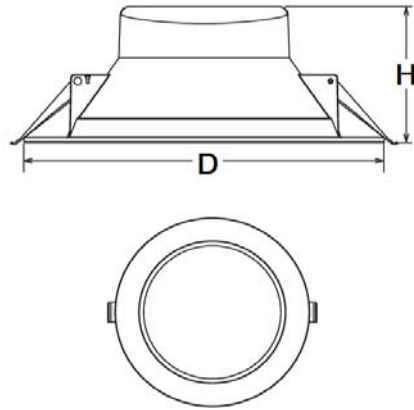

SYMBOL	TYPE	PRODUCT NAME	CONTACT NAME / NUMBER
		DOWNLIGHT	

SPECIFICATIONS	DESCRIPTION
LED POWER : 13W	HOUSING MADE FROM DIE CASTING ALUMINUM.
OPERATING VOLTAGE : AC200-240V	
POWER FACTOR : ≥ 0.9	
LUMINOUS FLUX : 1,110lm \pm 5%	
CRI : ≥ 80	
COLOR TEMPERATURE : 3,000K-5,700K	
LIFESPAN : 30,000 HOURS	
IP RATING : IP40/44	
BEAM ANGLE : 90°	
FIXTURE WEIGHT : 0.28Kg	
	INSTALLATION
	RECESSED MOUTED.
	STANDARD
	TIS. 1955-2551

MODEL	LAMP		DIMENSION (mm.)		REMARK
	WATT	TYPE	D	H	
DLED-RD303-4B413	13W	SMD	145	61	CUTOUT : 120 - 130mm