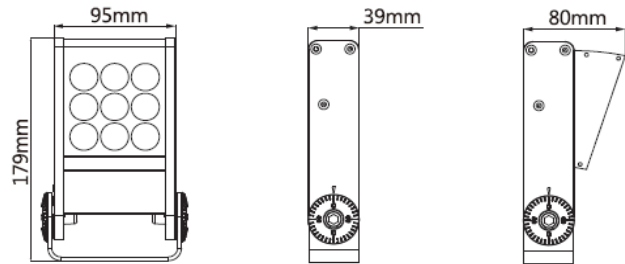

SYMBOL	TYPE	PRODUCT NAME	CONTACT NAME / NUMBER
		WALL WASHER LIGHT	

SPECIFICATIONS	DESCRIPTION
<p>LED POWER : 18W</p> <p>OPERATING VOLTAGE : DC24V</p> <p>LENS EFFICIENCY : $\geq 90\%$</p> <p>COLOR TEMPERATURE : RGBW DMX512</p> <p>LIFESPAN : 30,000 HOURS</p> <p>IP RATING : IP66</p> <p>WORKING TEMPERATURE : -30 TO 50°C</p> <p>BEAM ANGLE : 8°/15°/20°/30°/45°/60°</p>	<p>HOUSING 12# DIE-CASTING POWDER COATED ALUMINUM</p> <p>T = 60-80um. ADHESION OF ISO CLASS 1 /ASTM CLASS 48</p>
	INSTALLATION
	STANDARD
	TIS. 1955-2551

MODEL	LAMP		DIMENSION (mm.)		REMARK
	WATT	TYPE	W	H	
DLED-WW338-09F2	18W	SMD	95	179	-