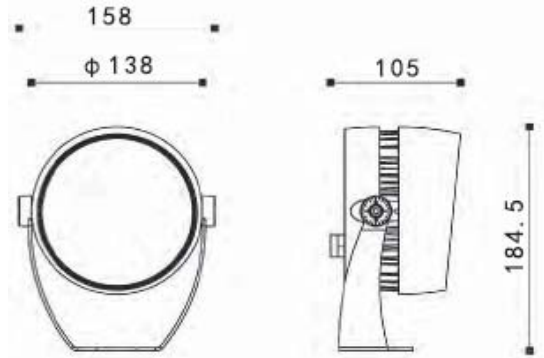

SYMBOL	TYPE	PRODUCT NAME	CONTACT NAME / NUMBER
		WALL WASHER LIGHT	

SPECIFICATIONS	DESCRIPTION
<p>LED POWER : 20W ± 10%</p> <p>OPERATING VOLTAGE : AC100-240V/50/60Hz</p> <p>LENS EFFICIENCY : ≥ 90%</p> <p>COLOR TEMPERATURE : 2,700-6,500K</p> <p>LIFESPAN : 30,000 HOURS</p> <p>IP RATING : IP65</p> <p>WORKING TEMPERATURE : -30 TO 50°C</p> <p>BEAM ANGLE : 15°/30°/45°/60°</p>	<p>HOUSING 12# DIE-CASTING POWDER COATED ALUMINUM</p> <p>T = 60-80um. ADHESION OF ISO CLASS 1 /ASTM CLASS 48</p>
	INSTALLATION
	STANDARD
	TIS. 1955-2551

MODEL	LAMP		DIMENSION (mm.)		REMARK
	WATT	TYPE	W	H	
DLED-WW338-410A	20W	LED	105	184.5	-